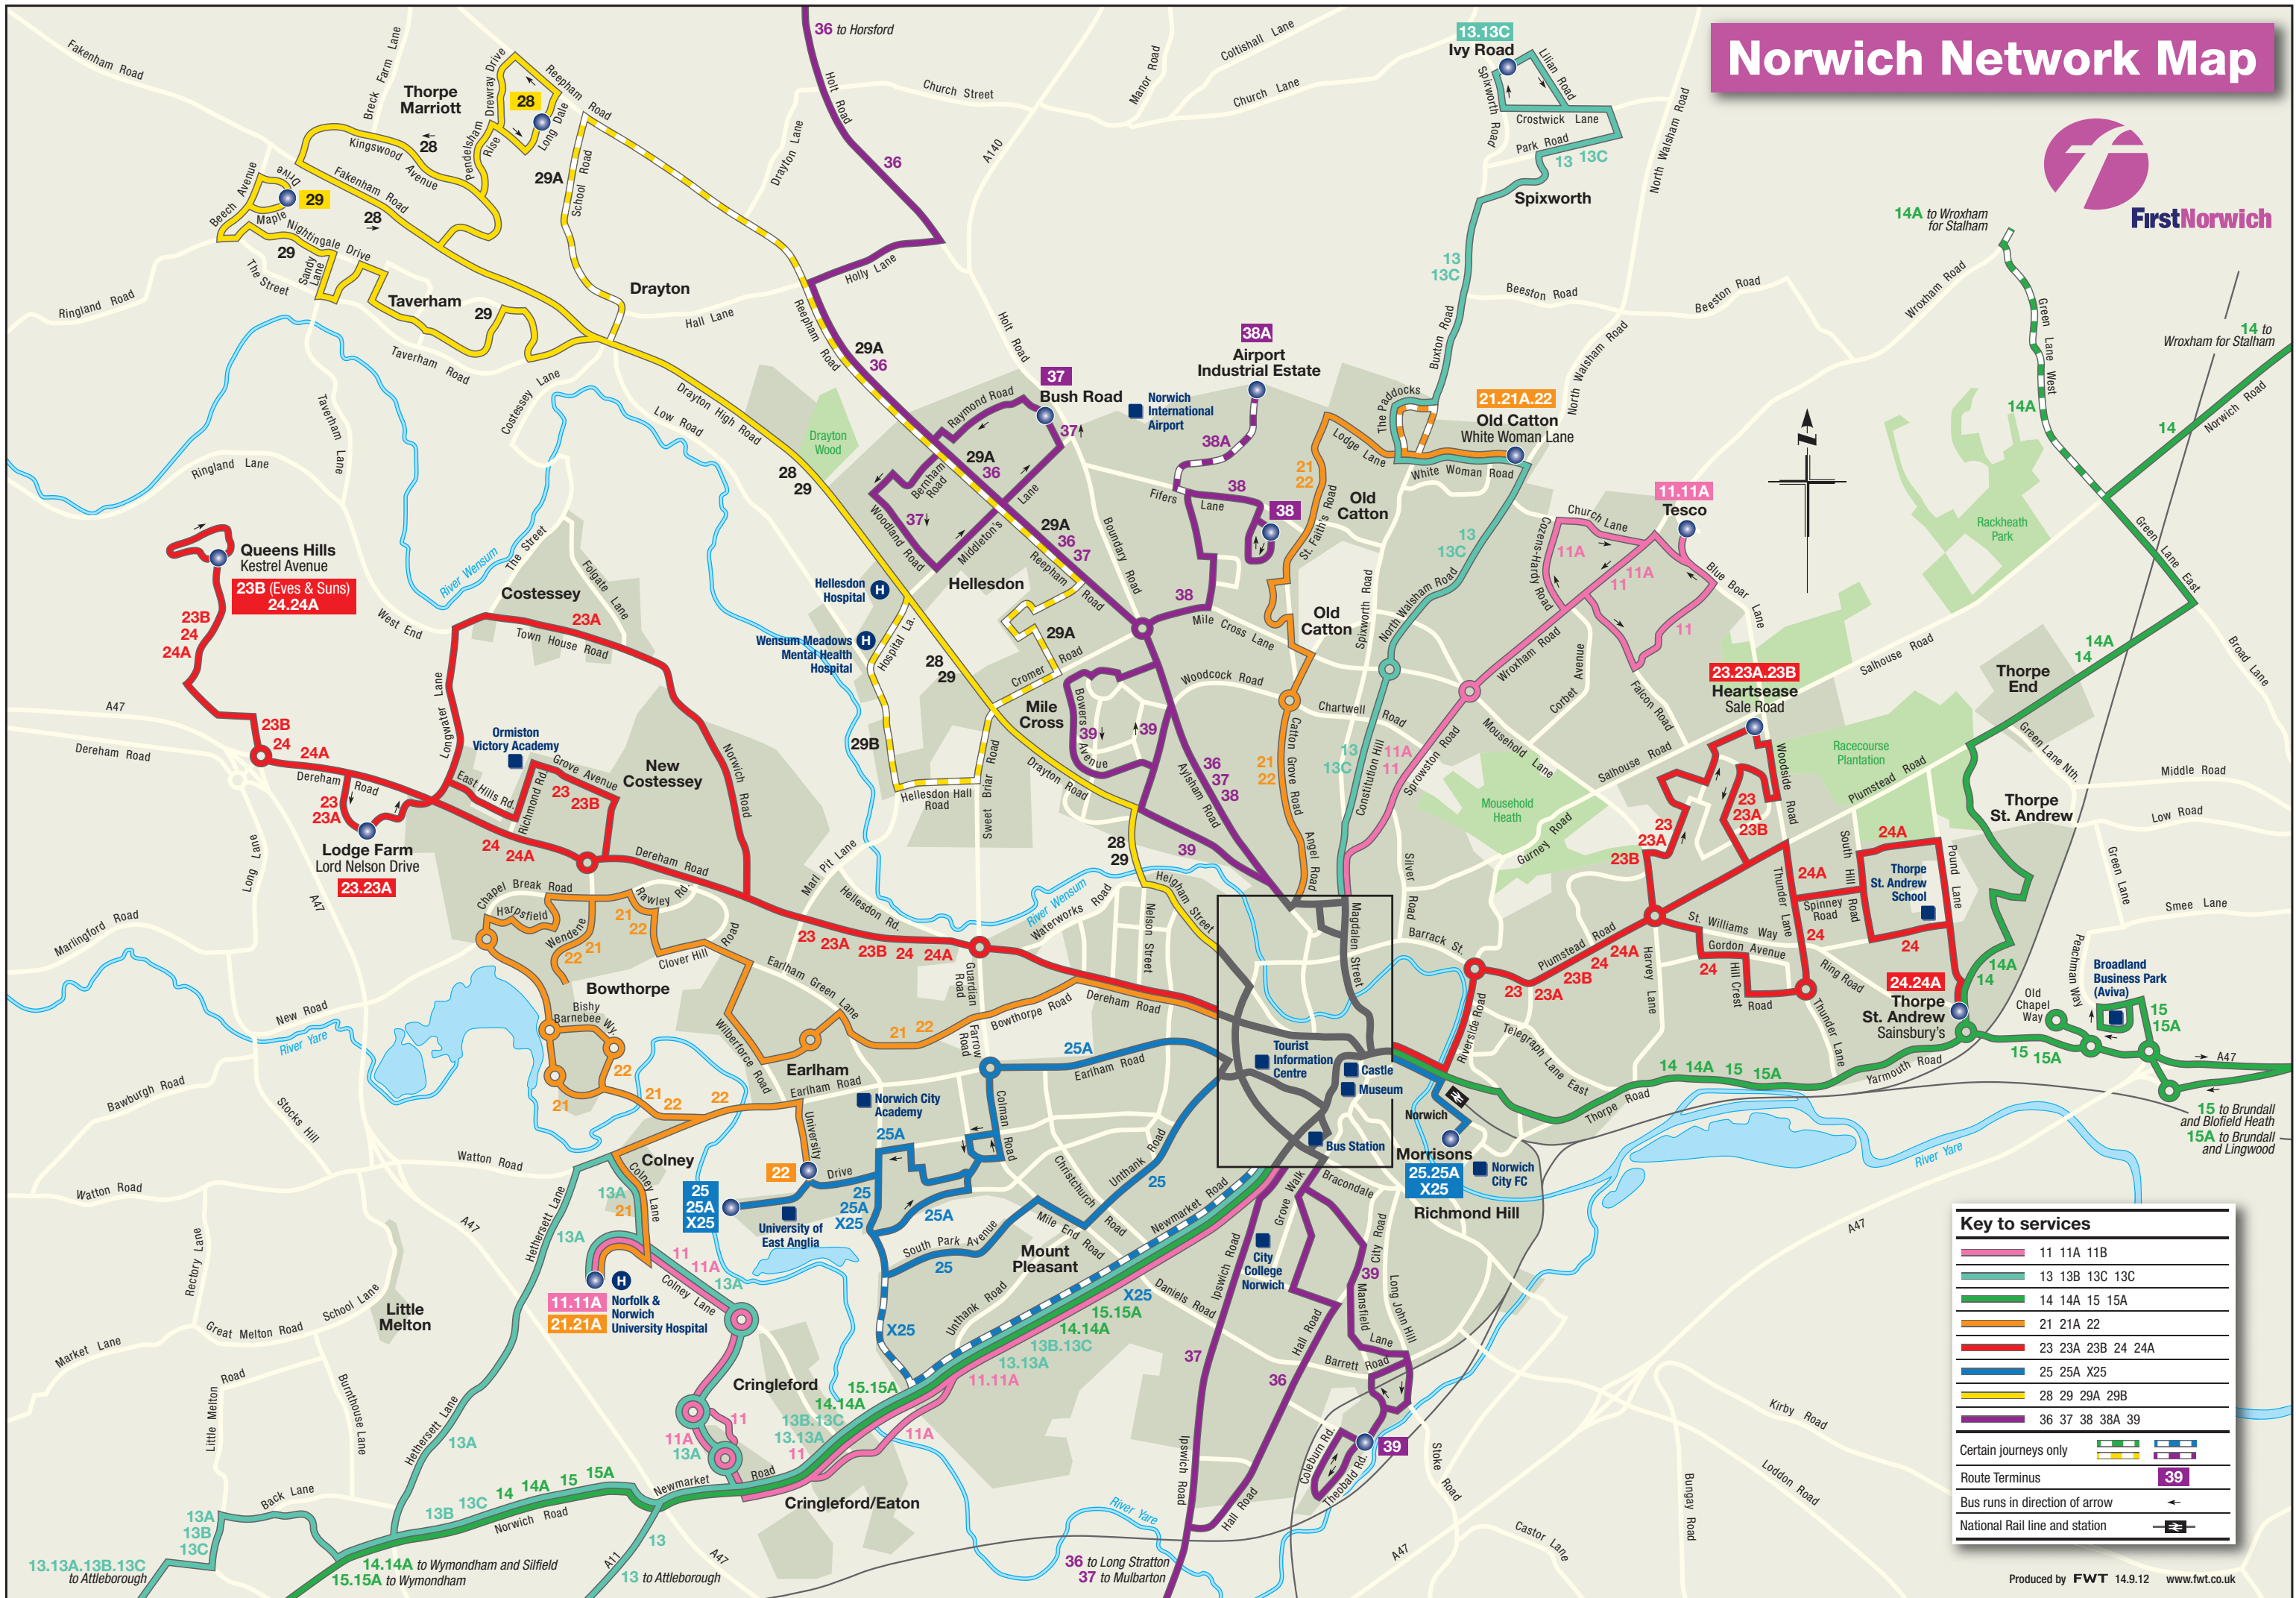

Norwich Network Map

Key to services	
	11 11A 11B
	13 13B 13C 13C
	14 14A 15 15A
	21 21A 22
	23 23A 23B 24 24A
	25 25A X25
	28 29 29A 29B
	36 37 38 38A 39
	Certain journeys only
	Route Terminus
	Bus runs in direction of arrow
	National Rail line and station