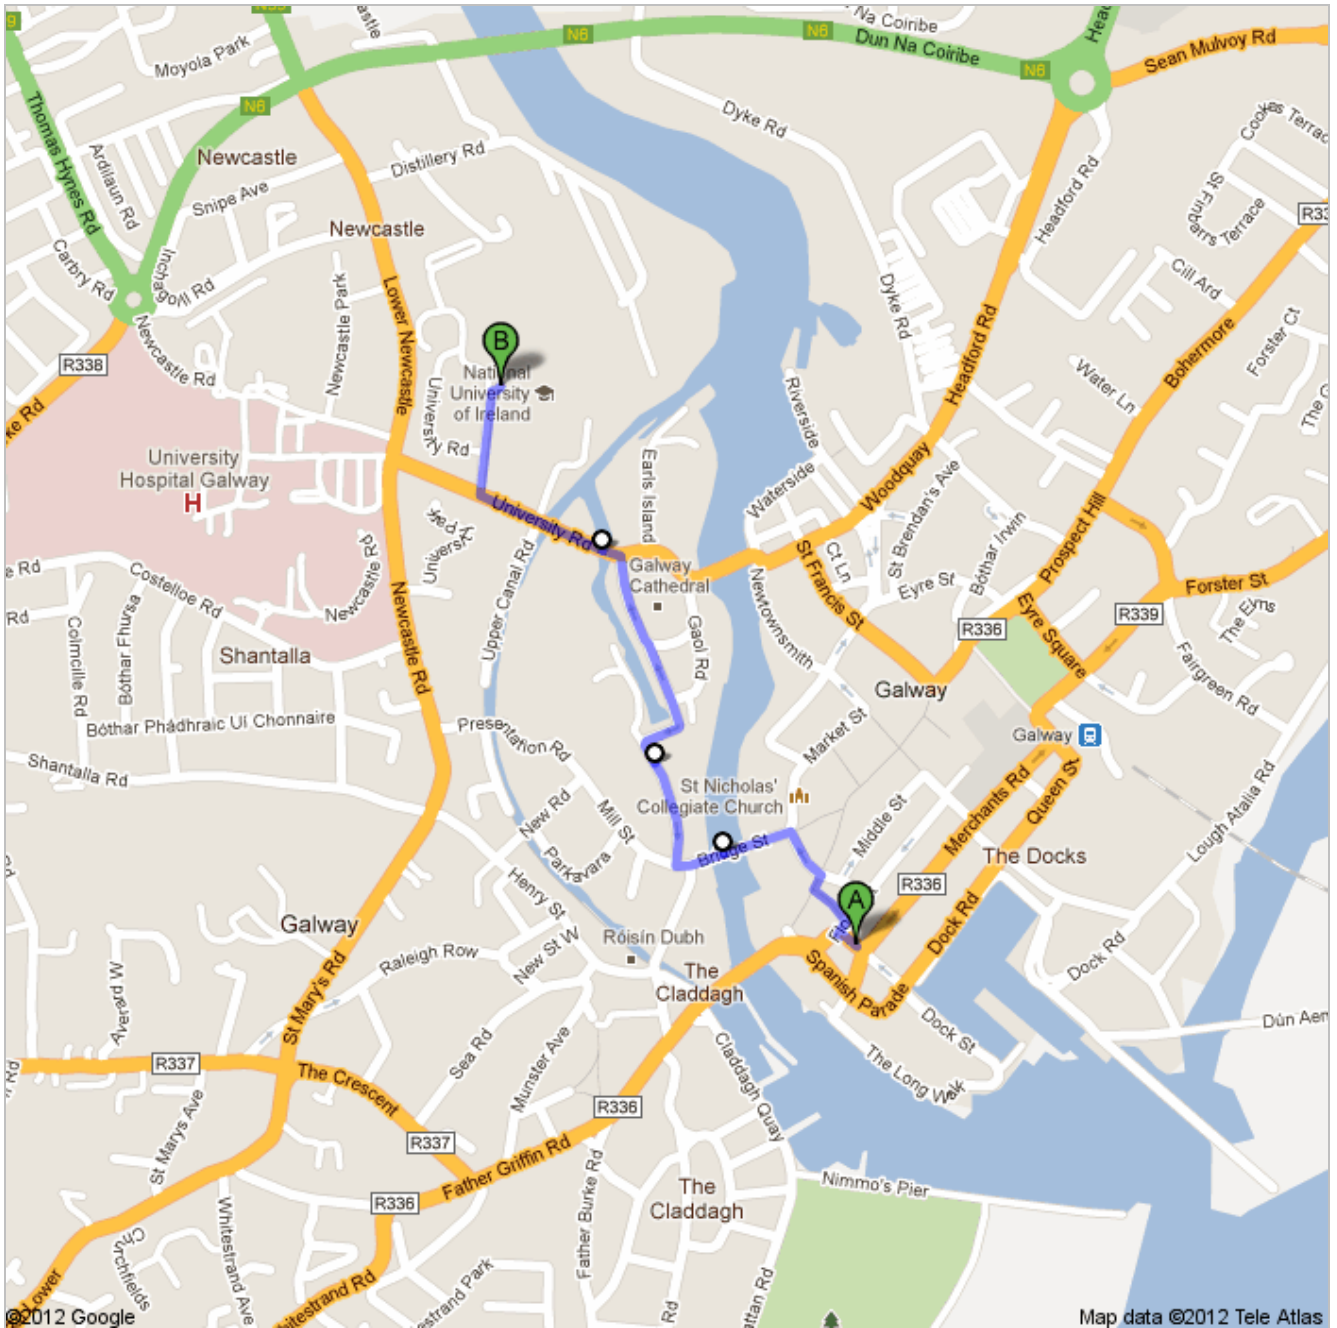

**Walking directions are in beta.**

Use caution – This route may be missing sidewalks or pedestrian paths.

7. Turn right onto **Nun's Island** go 190 m  
About 2 mins total 600 m

8. Turn right to stay on **Nun's Island** go 100 m  
About 1 min total 700 m

9. Continue straight onto **Gaol Rd** go 240 m  
About 3 mins total 950 m

10. Turn left onto **University Rd** go 230 m  
About 3 mins total 1.2 km

11. Turn right to stay on **University Rd** go 160 m  
About 2 mins total 1.3 km

12. Turn right to stay on **University Rd** go 17 m  
Destination will be on the right total 1.4 km

Map data ©2012 Tele Atlas